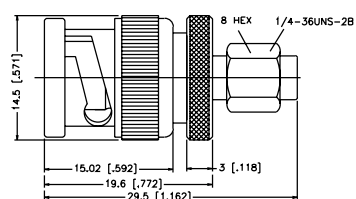

P.N. Description

SMAF-BF3-NT3G-50 SMA Jack to BNC Jack

P.N. Description

SMAM-TM-NT3G-50 SMA Plug to TNC Plug

P.N. Description

SMAM-BM-NT3G-50 SMA Plug to BNC Plug

P.N. Description

SMAF-TF-NT3G-50 SMA Jack to TNC Jack