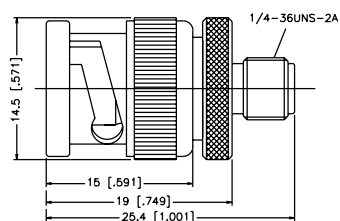

P.N. Description

SMAM-BF-NT3G-50 SMA Plug to BNC Jack

P.N. Description

SMAM-TF-NT3G-50 SMA Plug to TNC Jack

P.N. Description

SMAF-BM-3GT3G-50 SMA Jack to BNC Plug

P.N. Description

SMAF-TM-NT3G-50 SMA Jack to TNC Plug

P.N. Description

SMAF-BF3-NT3G-50 SMA Jack to BNC Jack

P.N. Description

SMAM-TM-NT3G-50 SMA Plug to TNC Plug

P.N. Description

SMAM-BM-NT3G-50 SMA Plug to BNC Plug

P.N. Description

SMAF-TF-NT3G-50 SMA Jack to TNC Jack