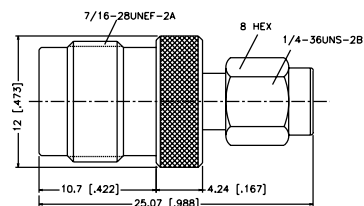

P.N. Description

SMAM-BF-NT3G-50 SMA Plug to BNC Jack

P.N. Description

SMAM-TF-NT3G-50 SMA Plug to TNC Jack

P.N. Description

SMAF-BM-3GT3G-50 SMA Jack to BNC Plug

P.N. Description

SMAF-TM-NT3G-50 SMA Jack to TNC Plug

P.N. Description

SMAF-BF3-NT3G-50 SMA Jack to BNC Jack

P.N. Description

SMAM-TM-NT3G-50 SMA Plug to TNC Plug

P.N. Description

SMAM-BM-NT3G-50 SMA Plug to BNC Plug

P.N. Description

SMAF-TF-NT3G-50 SMA Jack to TNC Jack