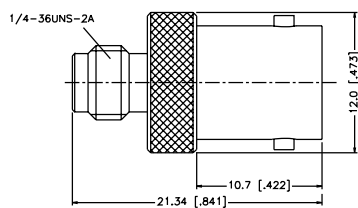

P.N. Description

SMAM-BF-NT3G-50 SMA Plug to BNC Jack

P.N. Description

SMAM-TF-NT3G-50 SMA Plug to TNC Jack

P.N. Description

SMAF-BM-3GT3G-50 SMA Jack to BNC Plug

P.N. Description

SMAF-TM-NT3G-50 SMA Jack to TNC Plug

P.N. Description

SMAF-BF3-NT3G-50 SMA Jack to BNC Jack

P.N. Description

SMAM-TM-NT3G-50 SMA Plug to TNC Plug

P.N. Description

SMAM-BM-NT3G-50 SMA Plug to BNC Plug

P.N. Description

SMAF-TF-NT3G-50 SMA Jack to TNC Jack