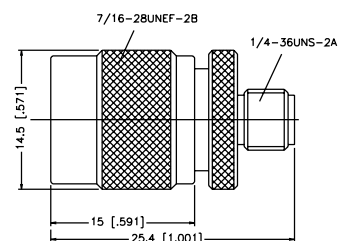

P.N. Description

SMAM-BF-NT3G-50 SMA Plug to BNC Jack

P.N. Description

SMAM-TF-NT3G-50 SMA Plug to TNC Jack

P.N. Description

SMAF-BM-3GT3G-50 SMA Jack to BNC Plug

P.N. Description

SMAF-TM-NT3G-50 SMA Jack to TNC Plug

P.N. Description

SMAF-BF3-NT3G-50 SMA Jack to BNC Jack

P.N. Description

SMAM-TM-NT3G-50 SMA Plug to TNC Plug

P.N. Description

SMAM-BM-NT3G-50 SMA Plug to BNC Plug

P.N. Description

SMAF-TF-NT3G-50 SMA Jack to TNC Jack