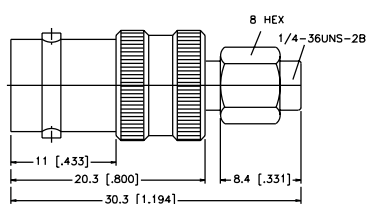

P.N. Description

SMAM-BF-NT3G-50 SMA Plug to BNC Jack

P.N. Description

SMAM-TF-NT3G-50 SMA Plug to TNC Jack

P.N. Description

SMAF-BM-3GT3G-50 SMA Jack to BNC Plug

P.N. Description

SMAF-TM-NT3G-50 SMA Jack to TNC Plug

P.N. Description

SMAF-BF3-NT3G-50 SMA Jack to BNC Jack

P.N. Description

SMAM-TM-NT3G-50 SMA Plug to TNC Plug

P.N. Description

SMAM-BM-NT3G-50 SMA Plug to BNC Plug

P.N. Description

SMAF-TF-NT3G-50 SMA Jack to TNC Jack