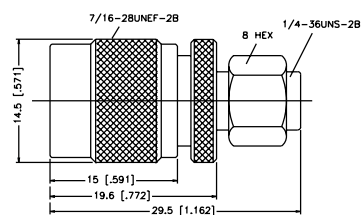

P.N. Description

SMAM-BF-NT3G-50 SMA Plug to BNC Jack

P.N. Description

SMAM-TF-NT3G-50 SMA Plug to TNC Jack

P.N. Description

SMAF-BM-3GT3G-50 SMA Jack to BNC Plug

P.N. Description

SMAF-TM-NT3G-50 SMA Jack to TNC Plug

P.N. Description

SMAF-BF3-NT3G-50 SMA Jack to BNC Jack

P.N. Description

SMAM-TM-NT3G-50 SMA Plug to TNC Plug

P.N. Description

SMAM-BM-NT3G-50 SMA Plug to BNC Plug

P.N. Description

SMAF-TF-NT3G-50 SMA Jack to TNC Jack