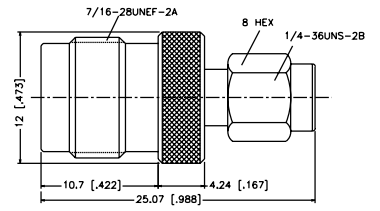

P.N.

Description

SMAM-BF-NT3G-50

SMA Plug to BNC Jack

P.N.

Description

SMAM-TF-NT3G-50

SMA Plug to TNC Jack

P.N.

Description

SMAF-BM-3GT3G-50

SMA Jack to BNC Plug

P.N.

Description

SMAF-TM-NT3G-50

SMA Jack to TNC Plug