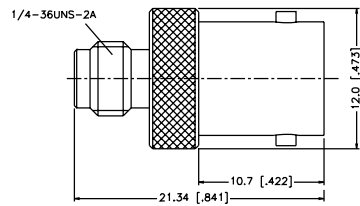

P.N.

Description

SMAF-BM-3GT3G-50

SMA Jack to BNC Plug

P.N.

Description

SMAF-TM-NT3G-50

SMA Jack to TNC Plug

P.N.

Description

SMAF-BF3-NT3G-50

SMA Jack to BNC Jack

P.N.

Description

SMAM-TM-NT3G-50

SMA Plug to TNC Plug