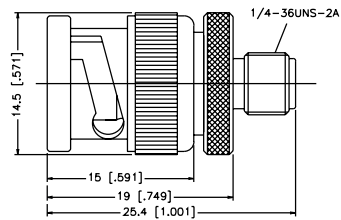

P.N.

Description

SMAM-BF-NT3G-50

SMA Plug to BNC Jack

P.N.

Description

SMAM-TF-NT3G-50

SMA Plug to TNC Jack

P.N.

Description

SMAF-BM-3GT3G-50

SMA Jack to BNC Plug

P.N.

Description

SMAF-TM-NT3G-50

SMA Jack to TNC Plug