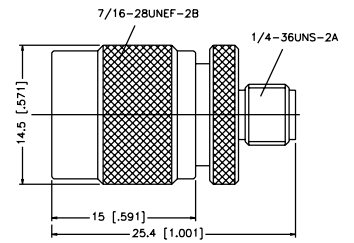

P.N.

Description

SMAF-BM-3GT3G-50

SMA Jack to BNC Plug

P.N.

Description

SMAF-TM-NT3G-50

SMA Jack to TNC Plug

P.N.

Description

SMAF-BF3-NT3G-50

SMA Jack to BNC Jack

P.N.

Description

SMAM-TM-NT3G-50

SMA Plug to TNC Plug