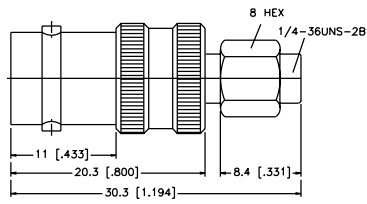

P.N.

Description

SMAM-BF-NT3G-50

SMA Plug to BNC Jack

P.N.

Description

SMAM-TF-NT3G-50

SMA Plug to TNC Jack

P.N.

Description

SMAF-BM-3GT3G-50

SMA Jack to BNC Plug

P.N.

Description

SMAF-TM-NT3G-50

SMA Jack to TNC Plug