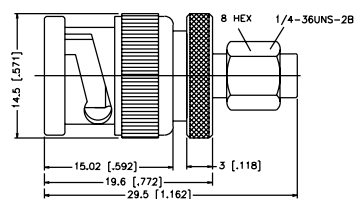

P.N.

Description

SMAF-BF3-NT3G-50

SMA Jack to BNC Jack

P.N.

Description

SMAM-TM-NT3G-50

SMA Plug to TNC Plug

P.N.

Description

SMAM-BM-NT3G-50

SMA Plug to BNC Plug

P.N.

Description

SMAM-TF-NT3G-50

SMA Jack to TNC Jack