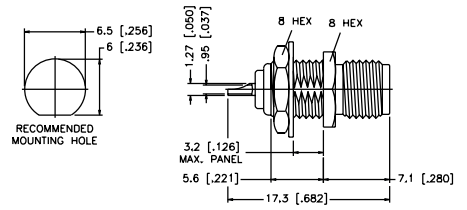

Bulkhead Jack Receptacle - Front Mount

P.N.	Cable Group	Plt.	Ins.	Imp.	Crimp Tool
SMA6351B1-3GT50G-50	N/A	Gold	Teflon	50	N/A
SMA6351B1-002-3GT50G-50 Bulkhead Mount	N/A	Gold	Teflon	50	N/A
SMA6351B1-003-3GT50G-50 Extended Body, Blunt Post	N/A	Gold	Teflon	50	N/A

Bulkhead Jack Receptacle - Rear Mount

P.N.	Cable Group	Plt.	Ins.	Imp.	Crimp Tool
SMA6451A1-3GT50G-50	N/A	Gold	Teflon	50	N/A

P.N.	Cable Group	Plt.	Ins.	Imp.	Crimp Tool
SMA6451B1-3GT50G-50	N/A	Gold	Teflon	50	N/A
SMA6451B1-002-3GT50G-50 Flatwasher	N/A	Gold	Teflon	50	N/A