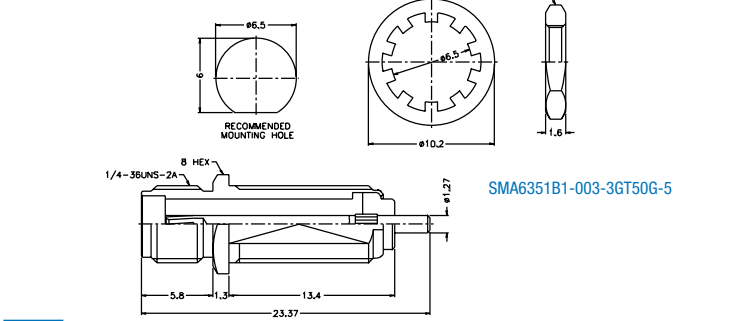

Bulkhead Jack Receptacle - Front Mount

P.N.	Cable Group	Plt.	Ins.	Imp.	Crimp Tool
SMA6351B1-3GT50G-50	N/A	Gold	Teflon	50	N/A
SMA6351B1-002-3GT50G-50 Bulkhead Mount	N/A	Gold	Teflon	50	N/A
SMA6351B1-003-3GT50G-50 Extended Body, Blunt Post	N/A	Gold	Teflon	50	N/A

Bulkhead Jack Receptacle - Rear Mount

P.N.	Cable Group	Plt.	Ins.	Imp.	Crimp Tool
SMA6451A1-3GT50G-50	N/A	Gold	Teflon	50	N/A

P.N.	Cable Group	Plt.	Ins.	Imp.	Crimp Tool
SMA6451B1-3GT50G-50	N/A	Gold	Teflon	50	N/A
SMA6451B1-002-3GT50G-50 Flatwasher	N/A	Gold	Teflon	50	N/A