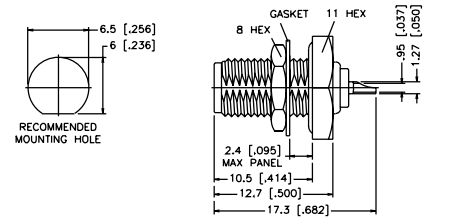

Bulkhead Jack Receptacle - Front Mount

P.N.	Cable Group	Plt.	Ins.	Imp.	Crimp Tool
SMA6351B1-3GT50G-50	N/A	Gold	Teflon	50	N/A
SMA6351B1-002-3GT50G-50 Bulkhead Mount	N/A	Gold	Teflon	50	N/A
SMA6351B1-003-3GT50G-50 Extended Body, Blunt Post	N/A	Gold	Teflon	50	N/A

Bulkhead Jack Receptacle - Rear Mount

P.N.	Cable Group	Plt.	Ins.	Imp.	Crimp Tool
SMA6451A1-3GT50G-50	N/A	Gold	Teflon	50	N/A

P.N.	Cable Group	Plt.	Ins.	Imp.	Crimp Tool
SMA6451B1-3GT50G-50	N/A	Gold	Teflon	50	N/A
SMA6451B1-002-3GT50G-50 Flatwasher	N/A	Gold	Teflon	50	N/A