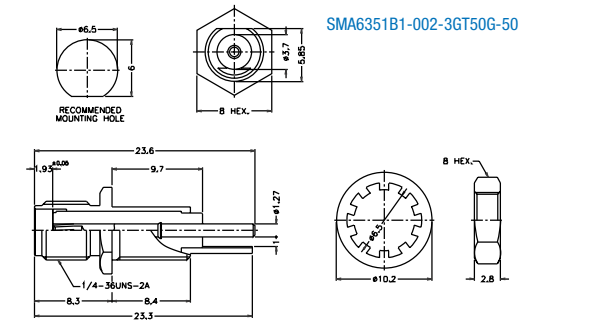

Bulkhead Jack Receptacle - Front Mount

P.N.	Cable Group	Plt.	Ins.	Imp.	Crimp Tool
SMA6351B1-3GT50G-50	N/A	Gold	Teflon	50	N/A
SMA6351B1-002-3GT50G-50 Bulkhead Mount	N/A	Gold	Teflon	50	N/A
SMA6351B1-003-3GT50G-50 Extended Body, Blunt Post	N/A	Gold	Teflon	50	N/A

Bulkhead Jack Receptacle - Rear Mount

P.N.	Cable Group	Plt.	Ins.	Imp.	Crimp Tool
SMA6451A1-3GT50G-50	N/A	Gold	Teflon	50	N/A

P.N.	Cable Group	Plt.	Ins.	Imp.	Crimp Tool
SMA6451B1-3GT50G-50	N/A	Gold	Teflon	50	N/A
SMA6451B1-002-3GT50G-50 Flatwasher	N/A	Gold	Teflon	50	N/A