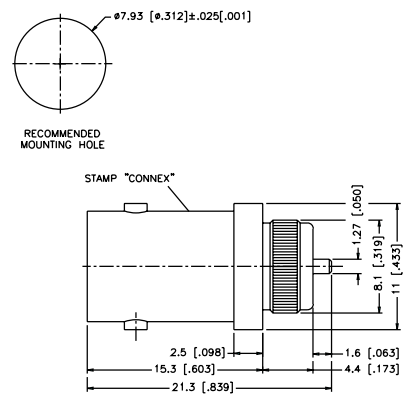

Bulkhead Receptacle - Push Fit

P.N.	Cable Group	Plt.	Ins.	Imp.	Crimp Tool
B6051A2-NT30G-50	N/A	Nickel	Teflon	50	N/A

P.N.	Cable Group	Plt.	Ins.	Imp.	Crimp Tool
B6051A1-NT50G-50	N/A	Nickel	Teflon	50	N/A

Panel Receptacle Jack

P.N.	Cable Group	Plt.	Ins.	Imp.	Crimp Tool
B6551A1-NT3G-50	N/A	Nickel	Teflon	50	N/A
B6551A1-NT3G-75	N/A	Nickel	Teflon	75	N/A
B6551A9-001-NT3G-50 Flush Rear 4-40 Screws	N/A	Nickel	Teflon	50	N/A