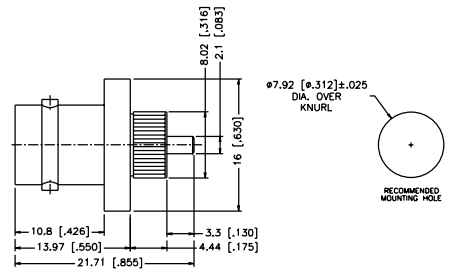

Bulkhead Receptacle - Push Fit

P.N.	Cable Group	Plt.	Ins.	Imp.	Crimp Tool
B6051A2-NT30G-50	N/A	Nickel	Teflon	50	N/A

P.N.	Cable Group	Plt.	Ins.	Imp.	Crimp Tool
B6051A1-NT50G-50	N/A	Nickel	Teflon	50	N/A

Panel Receptacle Jack

P.N.	Cable Group	Plt.	Ins.	Imp.	Crimp Tool
B6551A1-NT3G-50	N/A	Nickel	Teflon	50	N/A
B6551A1-NT3G-75	N/A	Nickel	Teflon	75	N/A
B6551A9-001-NT3G-50 Flush Rear 4-40 Screws	N/A	Nickel	Teflon	50	N/A