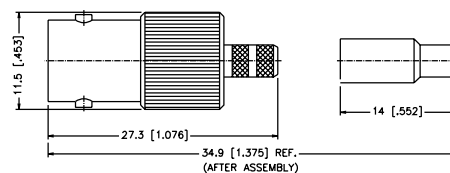

Remark: With teflon sleeve, Hex crimp size .178"

Assembly Instruction K - page 237

### Straight Crimp Jack - Standard Cable

P.N.	Cable Group	Pt.	Ins.	Imp.	Crimp Tool
<b>Captured</b>					
B6121A1-NT3G-1-50	01	Nickel	Teflon	50	3 or 4
B6121B1-ND3G-1-50	01	Nickel	Delrin	50	3 or 4
B6121A1-004-ND3G-1A-50	01A	Nickel	Delrin	50	3 or 4
B6121A1-NT3G-1B-50	01B	Nickel	Teflon	50	4
B6121A1-NT3G-3-50	03	Nickel	Teflon	50	4
B6121A1-NT3G-3-75	03	Nickel	Teflon	75	4
B6121B1-ND3G-3-50	03	Nickel	Delrin	50	4
B6121A1-NT3G-3A-75	03A	Nickel	Teflon	75	4
B6121A1-NT3G-7B-50	07B	Nickel	Teflon	50	4
B6121A6-NT3G-7C-50	07C	Nickel	Teflon	50	1 + 6
B6121A2-NT3G-8A-75*	08A	Nickel	Teflon	75	2 + 5
B6121A2-NT3G-8B-75*	08B	Nickel	Teflon	75	2 + 5
B6121A1-NT3G-15-75	15	Nickel	Teflon	75	5
B6121A2-NT3G-18-75*	18	Nickel	Teflon	75	4
B6121A2-NT3G-19-75*	19	Nickel	Teflon	75	9

\* Center contact .052" diameter, 30μ" Au. True 75 ohm. Use .044 hex or 12-indent crimp

Assembly Instruction J - page 236

### Straight Solder Jack - Semi-Rigid Cable

P.N.	Cable Group	Pt.	Ins.	Imp.	Crimp Tool
B6181A1-N/3GT3G-10-50	10	Nickel/Gold	Teflon	50	N/A
B6181A1-N/3GT3G-11-50	11	Nickel/Gold	Teflon	50	N/A

Remark: With teflon sleeve, Hex crimp size .178"