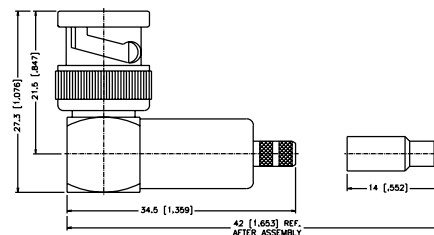

### Right Angle Crimp/Crimp Plug - Miniature Cable

P.N.	Cable Group	Pt.	Ins.	Imp.	Crimp Tool
<b>Brass Shell</b>					
B1122E1-002-ND3G-5-50	05	Nickel	Delrin	50	3
B1122E1-ND3G-6-75	06	Nickel	Delrin	75	3
<b>Diecast Shell</b>					
B1122F1-001-ND3G-5-50	05	Nickel	Delrin	50	3
B1122F1-001-ND3G-6-75	06	Nickel	Delrin	75	3

Remark: With teflon sleeve Hex. crimp size .178"

Assembly Instruction S - page 245

Remark: With teflon sleeve, Hex crimp size .178"

Assembly Instruction K - page 237

\* Center contact .052" diameter, 30μ" Au. True 75 ohm. Use .044 hex or 12-indent crimp

Assembly Instruction J - page 236