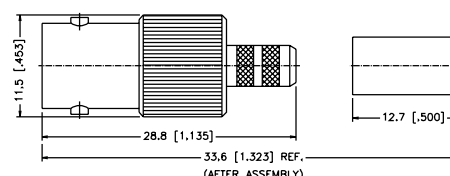

Assembly Instruction J - page 236

Straight Solder Jack - Semi-Rigid Cable

P.N.	Cable Group	Pt.	Ins.	Imp.	Crimp Tool
B6181A1-N/3GT3G-10-50	10	Nickel/Gold	Teflon	50	N/A
B6181A1-N/3GT3G-11-50	11	Nickel/Gold	Teflon	50	N/A

Remark: With teflon sleeve, Hex crimp size .178"