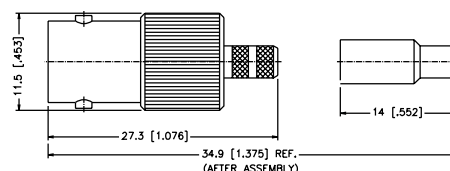

Remark: With teflon sleeve Hex. crimp size .178"

Assembly Instruction S - page 245

### Straight Crimp Jack - Miniature Cable

P.N.	Cable Group	Pt.	Ins.	Imp.	Crimp Tool
B6121E1-ND3G-5-50	05	Nickel	Delrin	50	9
B6121E1-ND3G-5A-50	05A	Nickel	Delrin	50	9
B6121E1-ND3G-6-75	06	Nickel	Delrin	75	9
B6121E1-ND3G-6A-75	06A	Nickel	Delrin	75	9
B6121G1-NT3G-14-50	14	Nickel	Teflon	50	9
B6121B1-ND3G-16-75	16	Nickel	Delrin	75	9

Remark: With teflon sleeve, Hex crimp size .178"

Assembly Instruction K - page 237