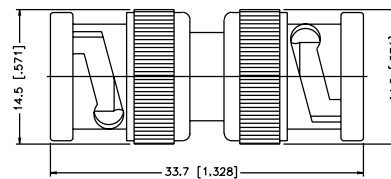

Plug-to-Plug Adapter

P.N.	Cable Group	Plt.	Ins.	Imp.	Crimp Tool
Brass Shell					
B2071A2-ND3G-50	N/A	Nickel	Delrin	50	N/A
B2071A2-ND3G-75	N/A	Nickel	Delrin	75	N/A
Diecast Shell					
B2071B2-002-ND3G-50	N/A	Nickel	Delrin	50	N/A
B2071B2-002-ND3G-75	N/A	Nickel	Delrin	75	N/A

Right Angle Adapter - Plug-to-Jack

P.N.	Cable Group	Plt.	Ins.	Imp.	Crimp Tool
Brass Shell					
B5072A1-ND3G-50	N/A	Nickel	Delrin	50	N/A
B5072A1-ND3G-75	N/A	Nickel	Delrin	75	N/A
Diecast Shell					
B5072B1-001-ND3G-50	N/A	Nickel	Delrin	50	N/A
B5072B1-001-ND3G-75	N/A	Nickel	Delrin	75	N/A