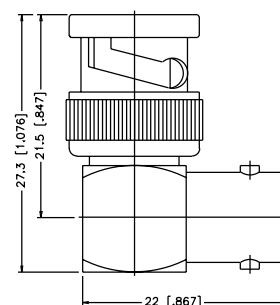

Plug-to-Plug Adapter

P.N.	Cable Group	Plt.	Ins.	Imp.	Crimp Tool
Brass Shell					
B2071A2-ND3G-50	N/A	Nickel	Delrin	50	N/A
B2071A2-ND3G-75	N/A	Nickel	Delrin	75	N/A
Diecast Shell					
B2071B2-002-ND3G-50	N/A	Nickel	Delrin	50	N/A
B2071B2-002-ND3G-75	N/A	Nickel	Delrin	75	N/A

Right Angle Adapter - Plug-to-Jack

P.N.	Cable Group	Plt.	Ins.	Imp.	Crimp Tool
Brass Shell					
B5072A1-ND3G-50	N/A	Nickel	Delrin	50	N/A
B5072A1-ND3G-75	N/A	Nickel	Delrin	75	N/A
Diecast Shell					
B5072B1-001-ND3G-50	N/A	Nickel	Delrin	50	N/A
B5072B1-001-ND3G-75	N/A	Nickel	Delrin	75	N/A

Tee Adapter - Jack-to-Jack-to-Jack

P.N.	Cable Group	Plt.	Ins.	Imp.	Crimp Tool
B8073A1-ND3G-50	N/A	Nickel	Delrin	50	N/A
B8073A1-ND3G-75	N/A	Nickel	Delrin	75	N/A